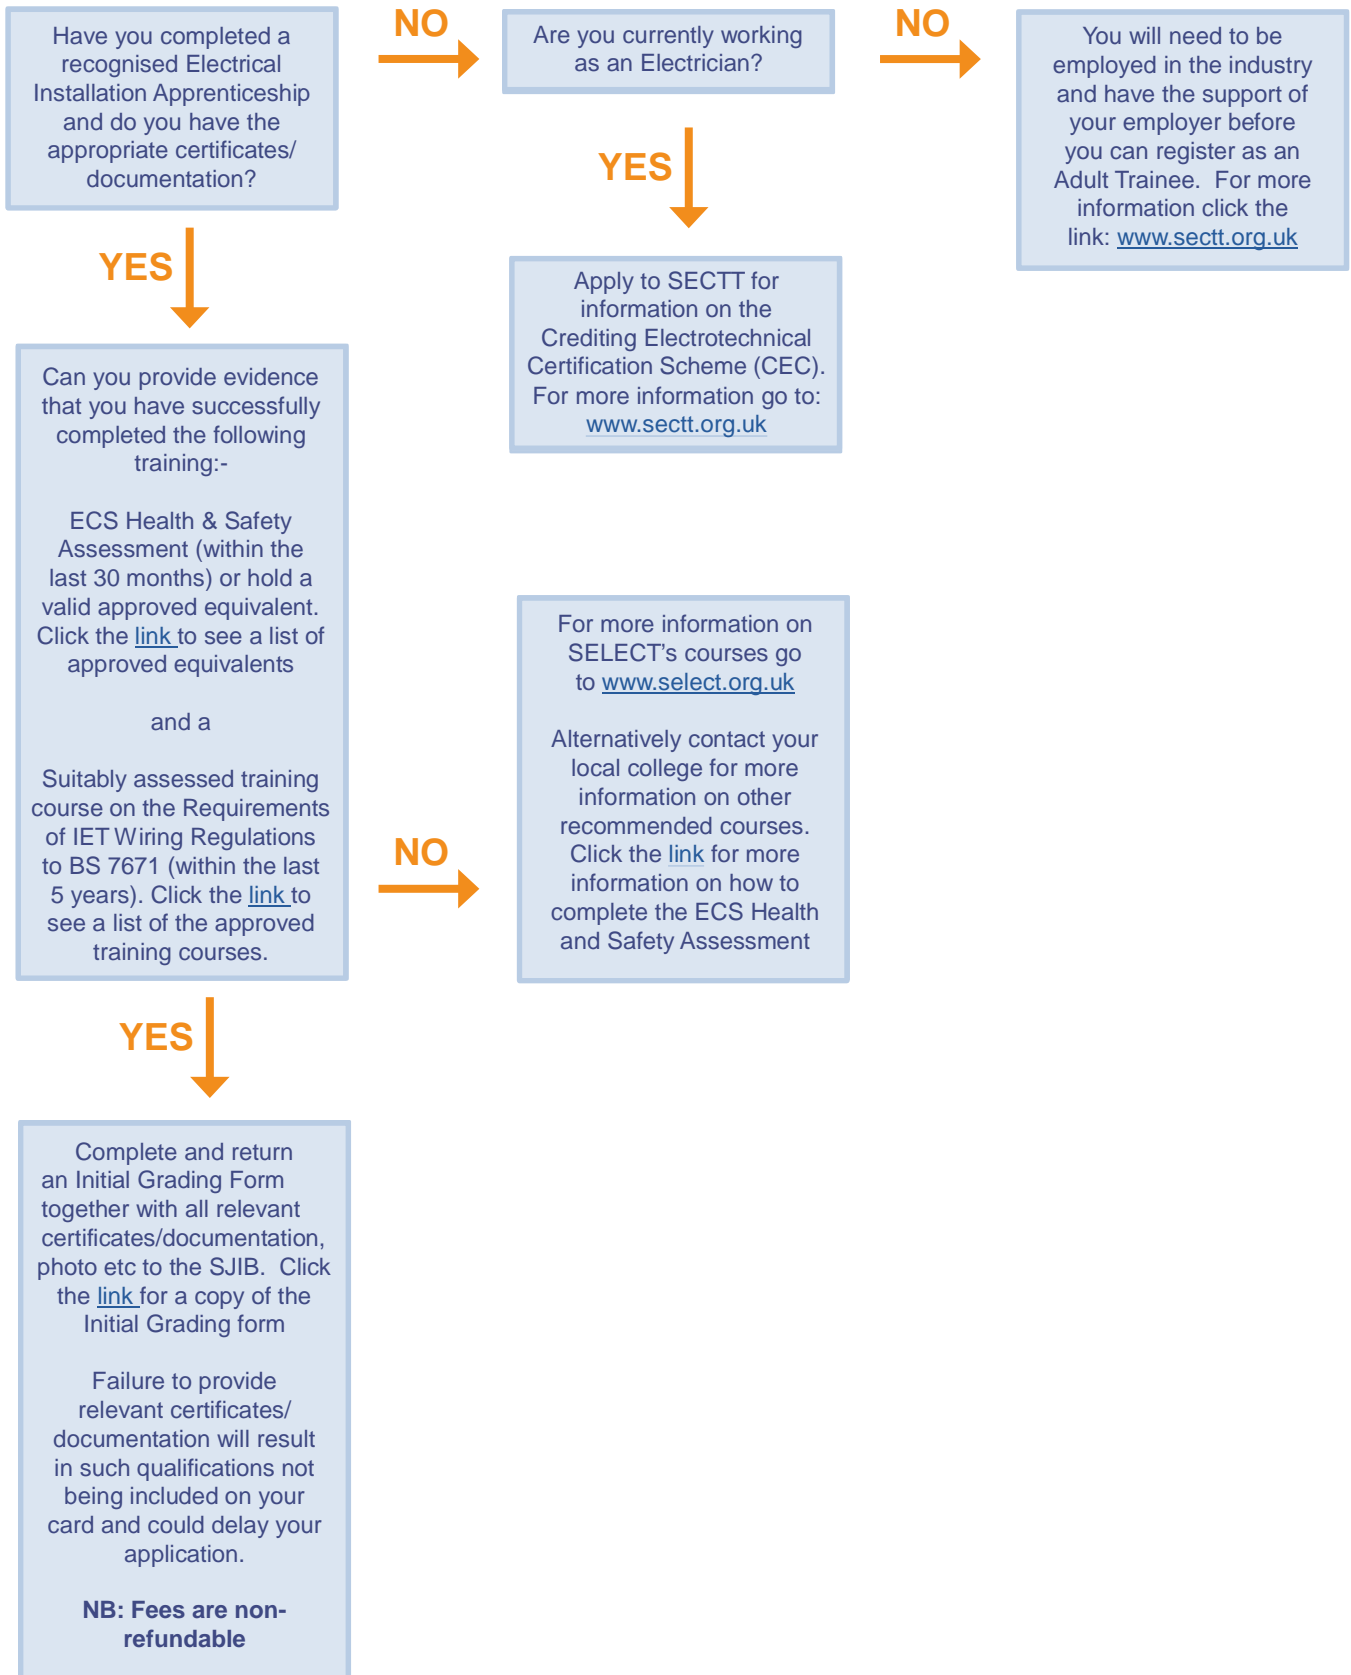

Established in 1969 by the constituent parties - THE ELECTRICAL CONTRACTORS' ASSOCIATION OF SCOTLAND (now 'SELECT') and UNITE THE UNION

## Individuals who have never had a SJIB Grade (ECS) Card and want to be graded as an Electrician

To find out if you qualify for an SJIB Grade (ECS) Card simply answer the questions and follow the arrows.

**Please Note: If you meet the criteria listed in the flowchart the SJIB will award you an Electricians SJIB (ECS) Grade Card. No other grade will be allocated to you until you have been graded as an Electrician for at least two years.**